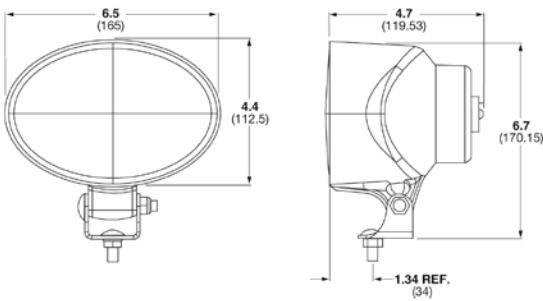

PRODUCT SPECIFICATION SHEET

April 2010

Dimensions in inches (mm in parentheses)
Dimensions are for reference only.

MODEL 7100

ECE-APPROVED HIGH-BEAM & LOW BEAM HALOGEN HEADLAMP

Model Number

7100/H4-12V ECE LHT
7100/H4-12V ECE RHT

Product Specifications

- Light Source: Replaceable H4 Halogen Bulb with Sealing Boot
- Output: Raw: 1,000 Lumens; Effective: 340 Lumens (Low Beam)
Raw: 1,650 Lumens; Effective: 840 Lumens (High Beam)
- Input Voltage: 12V DC or 24V DC
- Current Draw: 4.58 Amps @ 12V; 3.13 Amps @ 24V (Low Beam)
5.00 Amps @ 12V; 2.92 Amps @ 24V (High Beam)
- Lens: Glass
- Housing: High Temperature Thermoplastic
- Mounting: Universal Mount; M8-1.25 x 20mm Mounting Bolt
- Mating Connector: Amp 172516-2 or equivalent