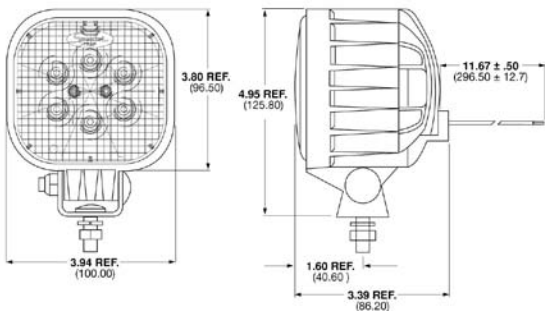

PRODUCT SPECIFICATION SHEET

February 2010

**MODEL 830****4" x 4" LED WORK LAMP****Model Number**830F-12/48V
830T-12/48V**Description**12/48V Flood LED Work Lamp
12/48V Trap LED Work Lamp**Applications**

Product Specifications

- Light Source: Light Emitting Diodes (LEDs)
- Output: Raw: 840 Lumens; Effective: 550 Lumens
- Input Voltage: 12-48V DC
- Current Draw: 2.00 Amps @ 12V; 0.79 Amps @ 24V
0.55 Amps @ 36V; 0.50 Amps @ 48V
- Lens: Polycarbonate
- Housing: Die-Cast Aluminum
- Connector: Integrated 2-Pin Deutsch Weather-Proof Socket (DT04-2P)
- Mounting: Universal Mount; Includes (x1) M8-25 Mounting Bolt
- Mating Connector: 2-Pin Deutsch Plug (DT06-2S)

Standards Compliance

- SAE J1113 (Electromagnetic Interference)
- SAE J1455 (Steady State Jumper Starts)
- Sealed to IP67

Dimensions in inches (mm in parentheses)
Dimensions are for reference only.